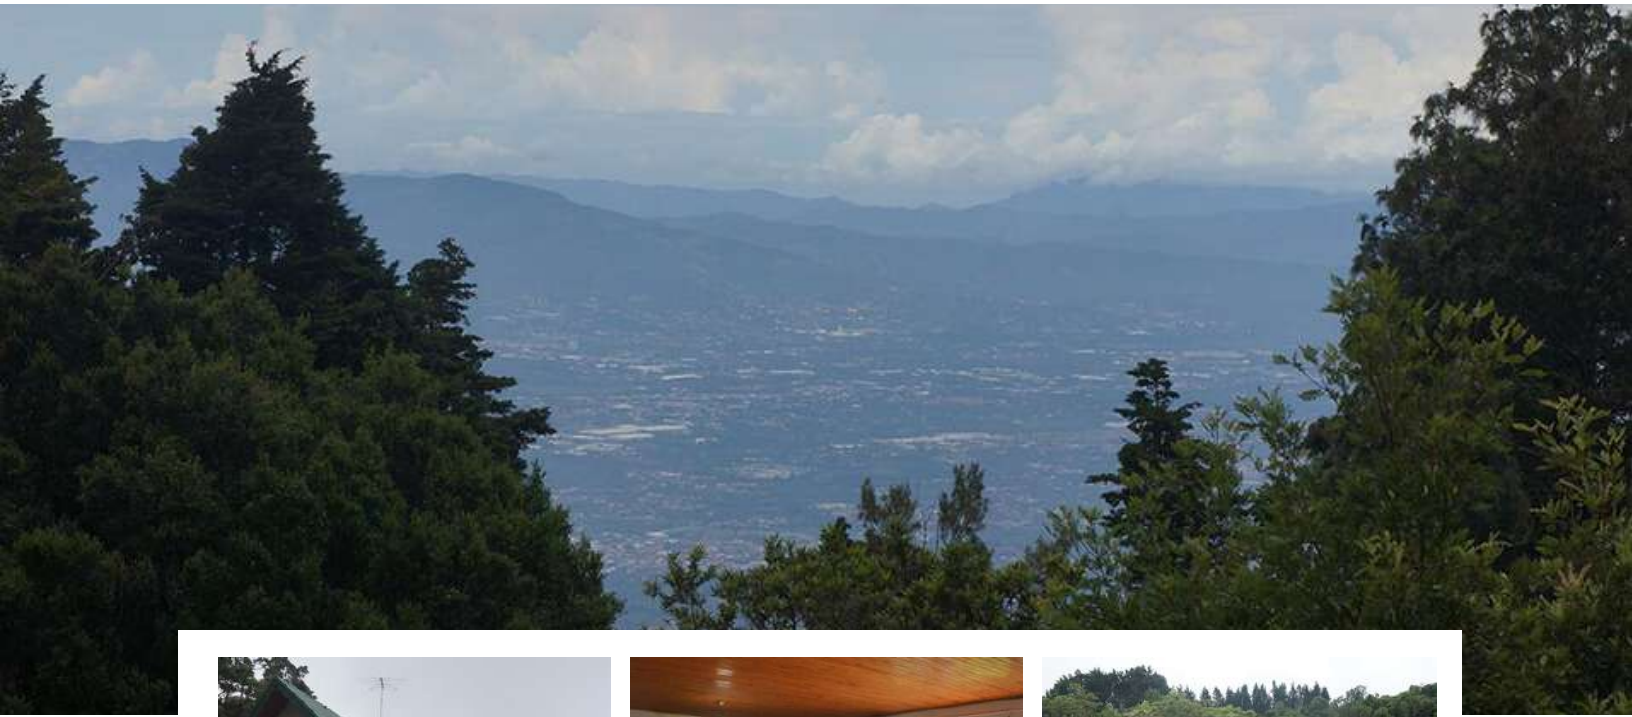

Beautiful mountain estate with charming home

Sales Price: US\$380,000

Land: 1.6 hectares (4.2 acres) | Construction: 200 m² (2,100 sq.ft.) | Bedrooms: 3 | Bathrooms: 2

This beautiful estate with a charming cabin is located in Sacramento, in the mountains of Heredia, very close to the Barva Volcano, and just an hour away from the city. With spectacular mountain and city views and incomparably cool weather.