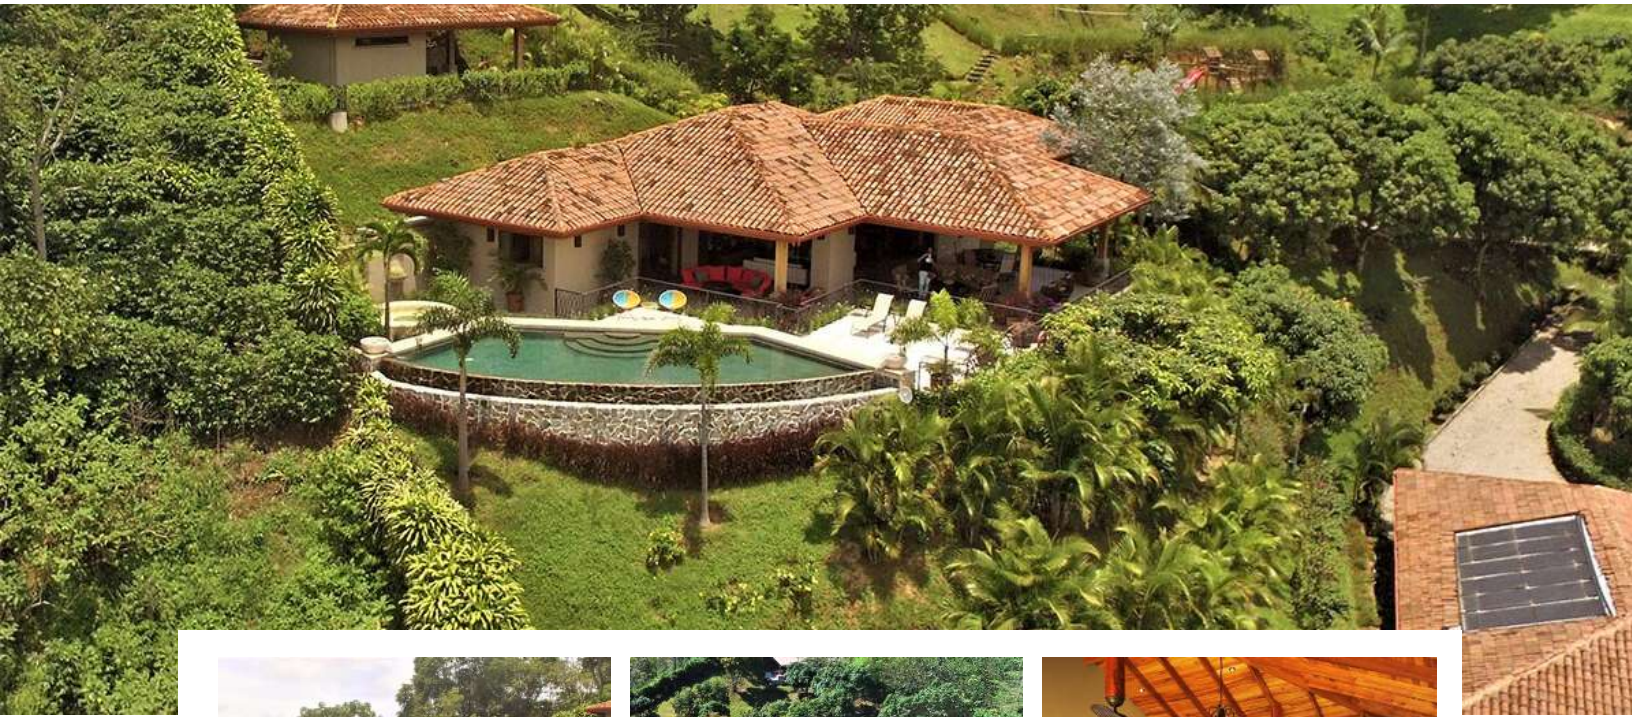

Ravishing Peace Refuge, A Model of Integration

Sales Price: US\$795,000

Land: 5,000 m2 (1.25 acres) | Construction: Indoor 2,700 sq ft. | Outdoor 2,300 sq ft. | Bedrooms: 3 | Bathrooms: 3.5 | Detached Guest Bedroom

A modern tropical and luxury one-level residence, with total openness and integration of spaces letting the inside out, and the outside in, with flawless ease and harmony. Natural elements like water, wood, and stones blend consistently with the area's natural beauty, and it's surrounding green mountains, for an incomparable feeling of peace and privacy.